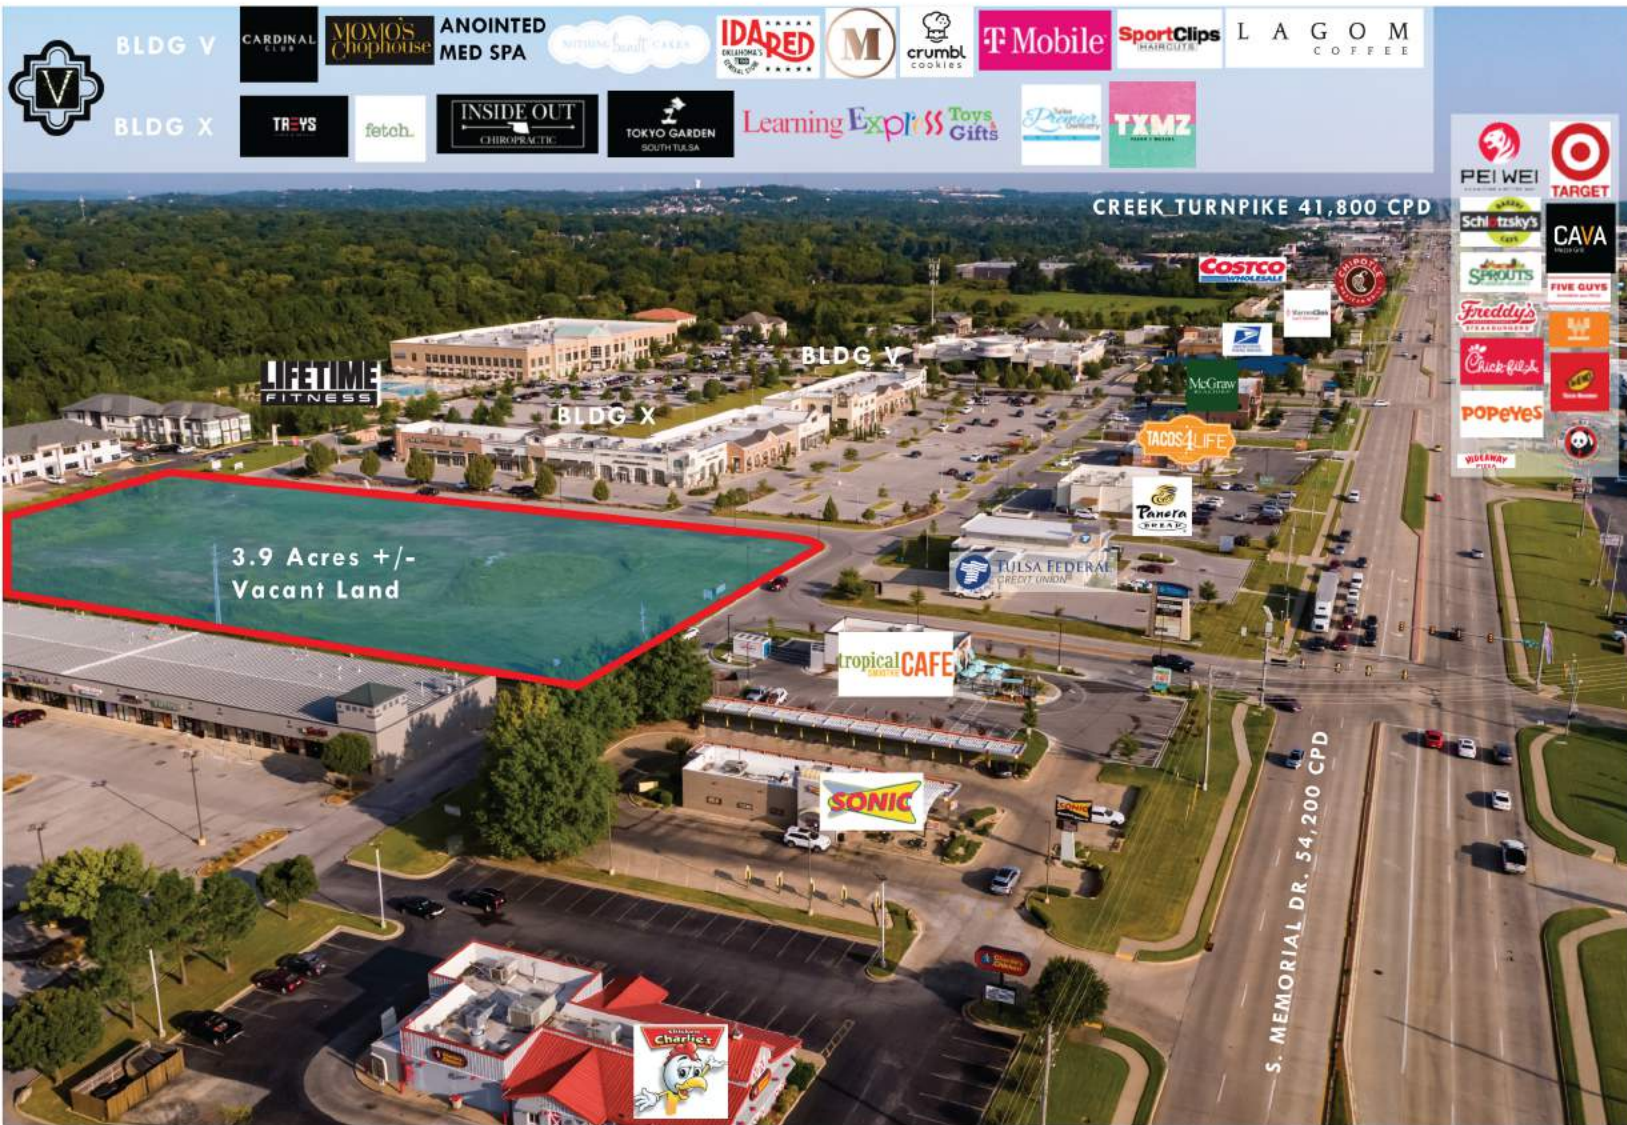

AERIAL

PRIME LOCATION

TRAFFIC GENERATORS

54,200 CPD
S. MEMORIAL DR.

41,800 CPD
CREEK TURNPIKE

TRADE AREA

ALDI
COSTCO
LIFETIME FITNESS
LOWE'S
REASOR'S
SPROUTS
SUPER TARGET
WALMART
CHICK FIL A
IHOP
PANDA EXPRESS
PANERA
PEI WEI
STARBUCKS
CAVA

FOR MORE INFORMATION:

Matt Mardis
Principal, Paine & Associates
918-481-5380 ext.13
matt@paine-associates.com

Garrett Mahaney
Principal, Paine & Associates
918-481-5380 ext.11
garrett@paine-associates.com

Brian Paine
Principal, Paine & Associates
918-481-5380 ext.12
brian@paine-associates.com

Phillips Breckinridge
Sales Associate, Paine & Associates
918-629-6489
phillips@paine-associates.com

PAINE

COMMERCIAL REAL ESTATE

paine-associates.com