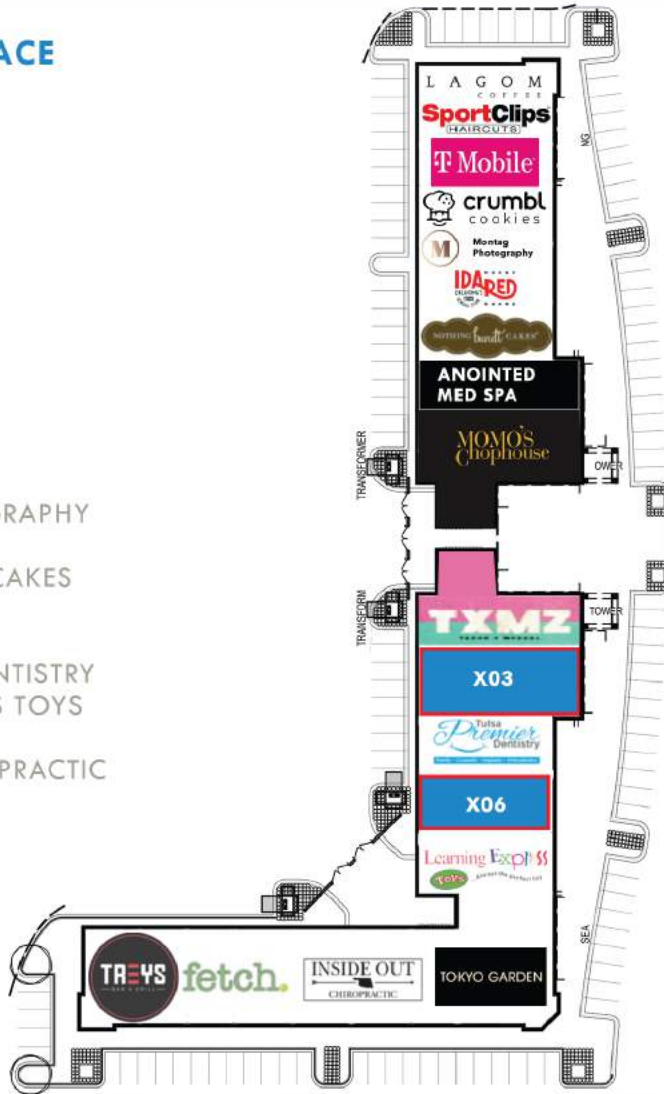

PAINE
COMMERCIAL REAL ESTATE
paine-associates.com

SITE PLANS

AVAILABLE SPACE

2,500 SF X03

1,940 SF X06

PRICE

\$24 PSF

\$5.79 NNN

JOIN

- LAGOM COFFEE
- SPORTS CLIPS
- T-MOBILE
- CRUMBL COOKIES
- MONTAG PHOTOGRAPHY
- IDA RED
- NOTHING BUNDT CAKES
- CARDINAL CLUB
- TXMZ
- TULSA PREMIER DENTISTRY
- LEARNING EXPRESS TOYS
- TOKYO GARDEN
- INSIDE OUT CHIROPRACTIC
- FETCH
- TREYS BAR & GRILL

TRAFFIC GENERATORS

54,200 CPD
S. MEMORIAL DR.

41,800 CPD
CREEK TURNPIKE

TRADE AREA

ALDI
COSTCO
LIFETIME FITNESS
LOWE'S
REASOR'S
SPROUTS
SUPER TARGET
WALMART
CHICK FIL A
IHOP
PANDA EXPRESS
PANERA
PEI WEI
STARBUCKS
CAVA